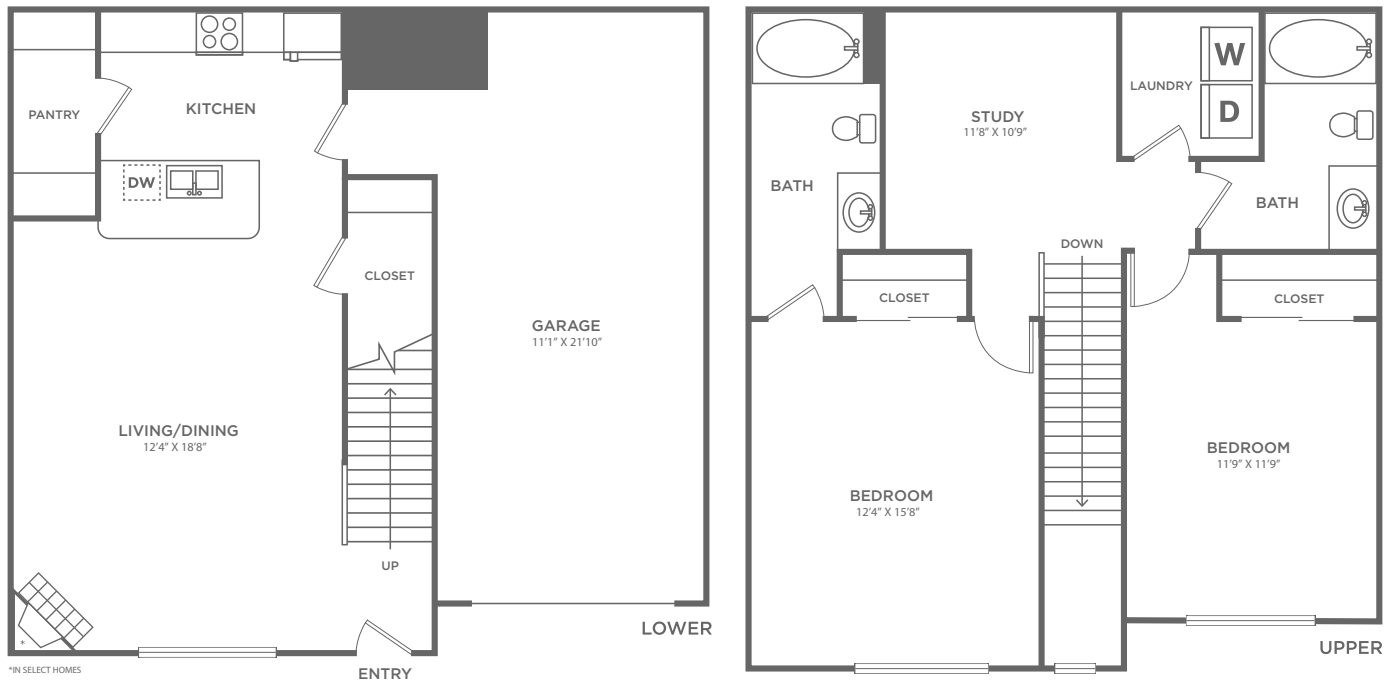

BURROUGH'S MILL

MOUNT HOLLY

2 BED / 2 BATH / 1125 SQ. FT.

1 BURROUGH'S MILL CIR. | CHERRY HILL, NJ 08002

856-667-0800 | BurroughsMill@greystar.com | LiveBurroughsMill.com

Floorplans are artist's rendering. All dimensions are approximate. Actual product and specifications may vary in dimension or detail. Not all features are available in every apartment. Prices and availability are subject to change. Please see a representative for details.