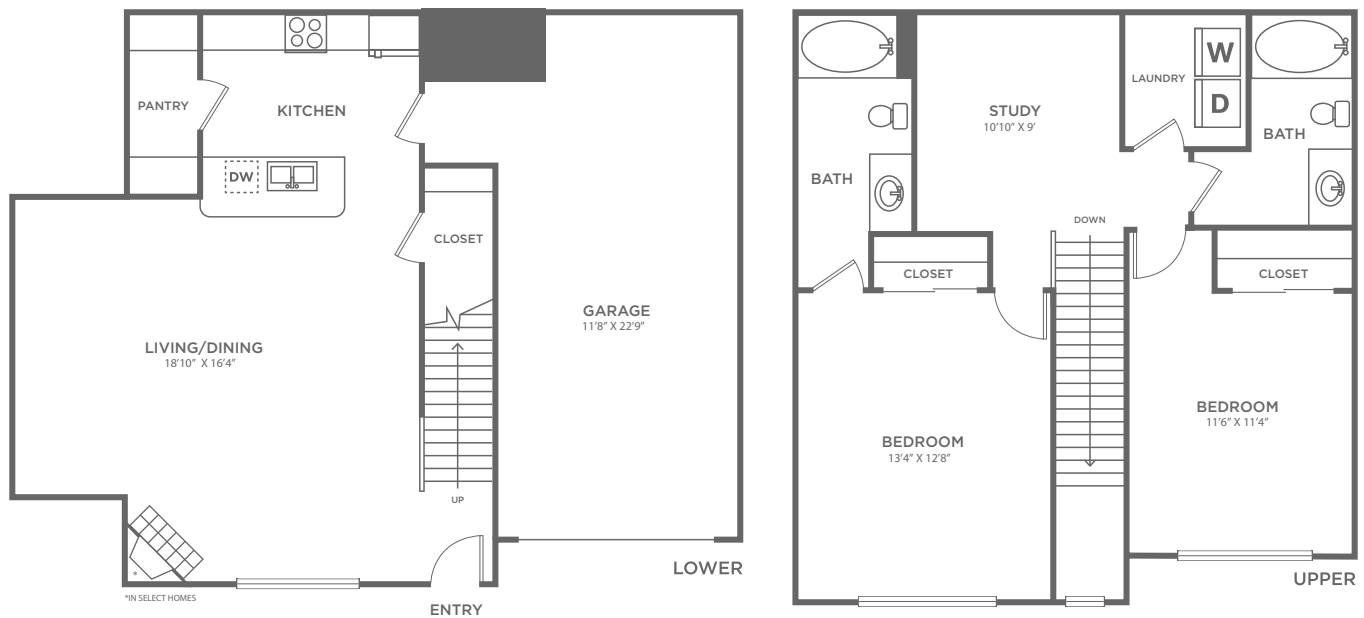

BURROUGH'S MILL

PRINCETON

2 BED / 2 BATH / 1130 SQ. FT.

1 BURROUGH'S MILL CIR. | CHERRY HILL, NJ 08002

856-667-0800 | BurroughsMill@greystar.com | LiveBurroughsMill.com

*Floorplans are artist's rendering. All dimensions are approximate. Actual product and specifications may vary in dimension or detail.
Not all features are available in every apartment. Prices and availability are subject to change. Please see a representative for details.*