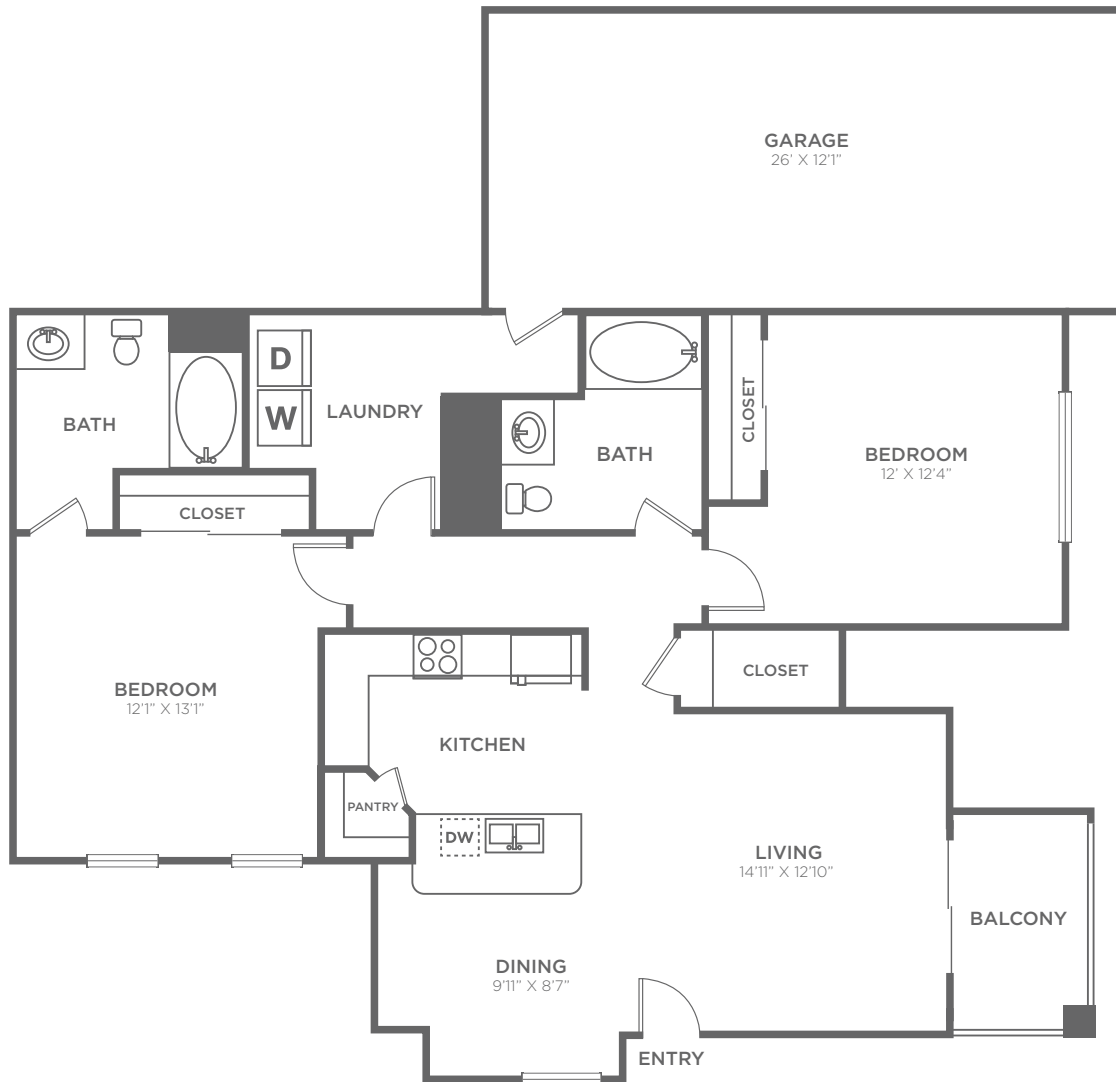

# BURROUGH'S MILL

## VOORHEES

2 BED / 2 BATH / 1120 SQ. FT.

1 BURROUGH'S MILL CIR. | CHERRY HILL, NJ 08002

856-667-0800 | [BurroughsMill@greystar.com](mailto:BurroughsMill@greystar.com) | [LiveBurroughsMill.com](http://LiveBurroughsMill.com)

*Floorplans are artist's rendering. All dimensions are approximate. Actual product and specifications may vary in dimension or detail.  
Not all features are available in every apartment. Prices and availability are subject to change. Please see a representative for details.*